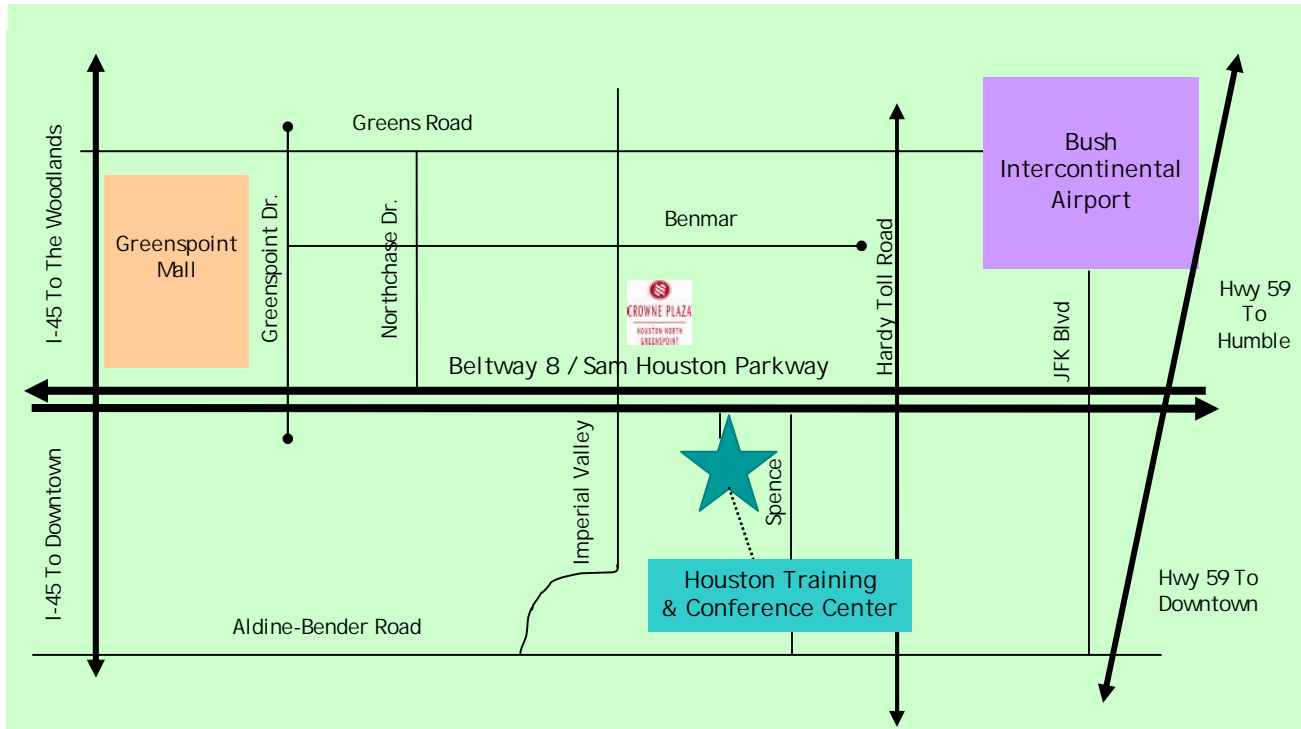

MAP AND DIRECTIONS TO TIEC, INC. / HOUSTON TRAINING & CONFERENCE CENTER

480 N Sam Houston Pkwy E, Suite 270, Houston, TX 77060 * Phone: (281) 448-8432
(Sam Houston Parkway/Toll Way is the same as Beltway 8)

* Map NOT built to scale

Traveling from Bush Intercontinental Airport (IAH) or Sam Houston Parkway West

Exit the airport on John F. Kennedy Blvd. heading southbound; follow the signs directing you to the I-45 and Beltway 8 exits. Take a right at the light and travel on the Beltway 8, Westbound; Exit on Imperial Valley Drive. Make the U-Turn at the Imperial Valley Drive stop light and take the frontage road to 480 N. Sam Houston Pkwy, located on the right, on the corner of Spence and the frontage road

Traveling on US-59, Southbound (from Kingwood or Humble)

Exit Sam Houston Pkwy West. Exit on Imperial Valley Dr and make the U-Turn at the Imperial Valley stop light then take the frontage road to 480 N Sam Houston Pkwy, located on the right, on the corner of Spence and the frontage road

Traveling on US-59, Northbound (from Downtown Houston or Sugarland)

Exit Sam Houston Pkwy West. Exit on Imperial Valley Dr and make the U-Turn at the Imperial Valley stop light then take the frontage road to 480 N Sam Houston Pkwy, located on the right, on the corner of Spence and the frontage road